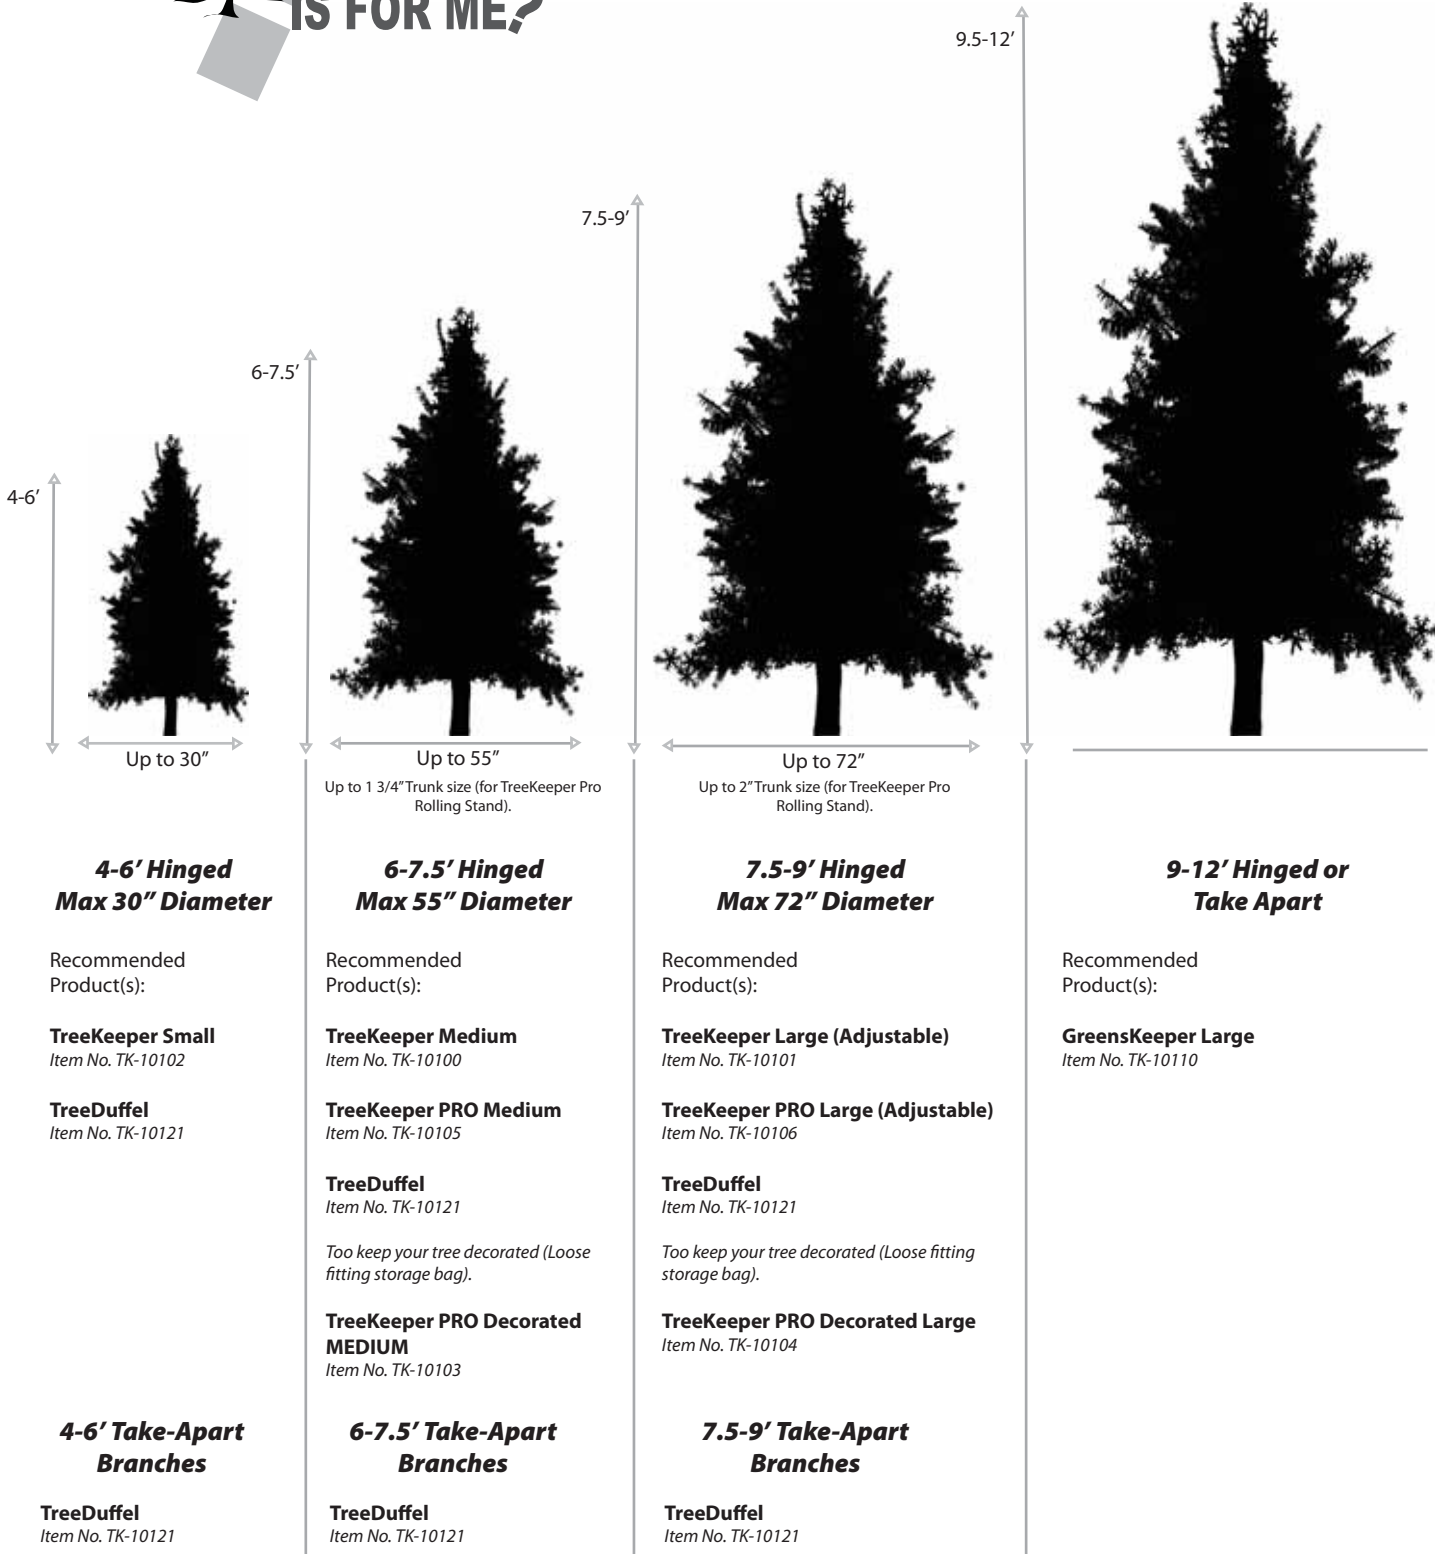

WHICH TREE KEEPER™ IS FOR ME?

Important Note: Due to the large variety of tree tip counts, shapes and sizes, the above sizing may not always apply. If you have questions or concerns, please contact us as 1-888-99BAGIT.